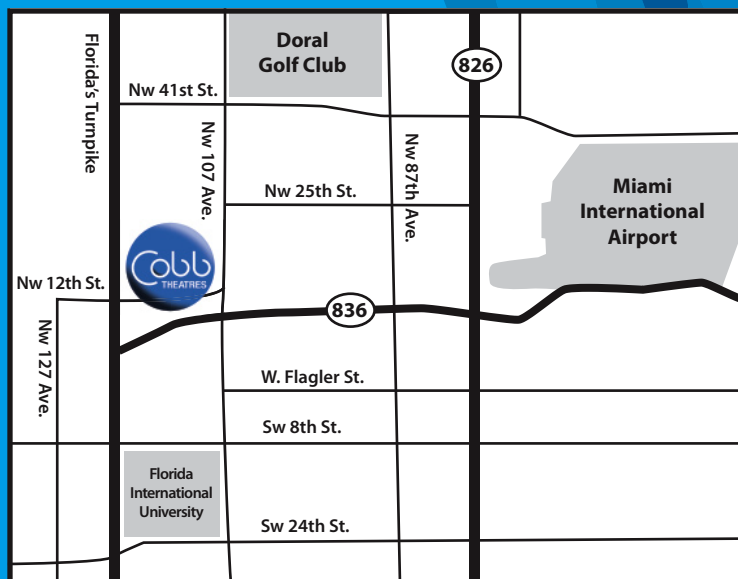

Cinema Profile:

Cobb Dolphin 19 Cinemas

LOCATION: Taubman's Dolphin Mall – At 1.4 million square feet it is the largest, most exciting shopping and entertainment destination in Miami. Dolphin Mall, a beautiful, state-of-the-art value center, brings you the finest fashion, dining and family entertainment options in a beautiful and electrifying setting. Conveniently situated just five miles west of Miami International Airport at the intersection of the Dolphin Expressway (836) and the Florida Turnpike. Dolphin Mall has been specifically designed to reflect Miami's rich, multi-cultural heritage.

- **MARKET:** Miami, Florida
- **OPENED:** 2001
- **SIZE:** 84,000 square feet with 3800 seats
- **ANNUAL VISITATION:** 1.4 Million
- **NOTES:** The Dolphin consistently ranks in the top 70 grossing cinemas in the country.